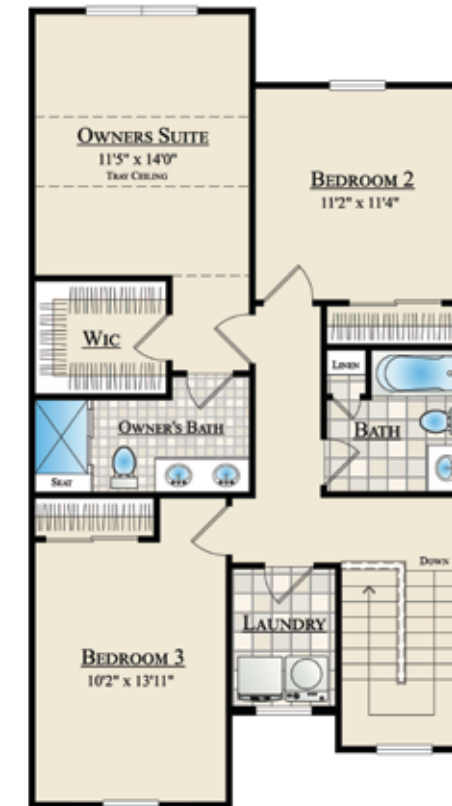

INTERIOR HOME
TOTAL LIVING = 1599 - 2139 S.F.

BASEMENT

FIRST FLOOR

SECOND FLOOR

*Options are not to scale

Details and dimensions shown are approximate and subject to change. Illustrations are artist's concepts and may vary in detail from actual plans and specifications according to how units are paired together. Approximate location and configuration of mechanical equipment are subject to change due to field conditions.