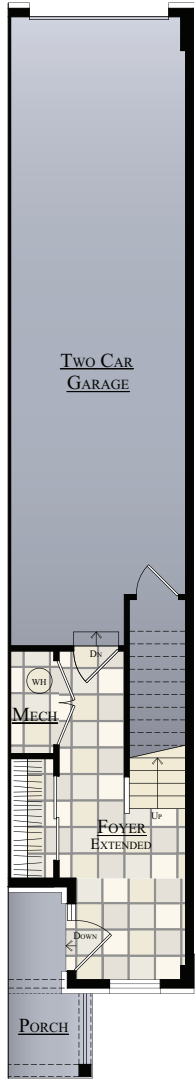

PENN SQUARE

by w.b. HOMES

AVERY

3 Bedrooms
2½ – 3½ Baths
1,796 – 1,898 Sq. Ft.

Entry Level
(NOT TO SCALE)

First Floor

Second Floor

Third Floor

Third Floor
WITH OPTIONAL BATHROOM

Details and dimensions shown are approximate and subject to change. Illustrations are artist's concepts and may vary in detail from actual plans and specifications according to how units are paired together. Home plan may vary slightly depending on homesite location. Please see Sales Consultant for details.