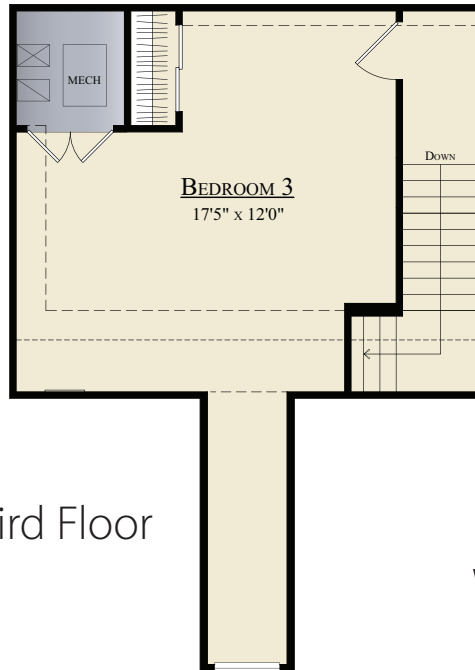

PENN SQUARE

by w.b. HOMES

AVERY

3 Bedrooms
2½ – 3½ Baths
1,796 – 1,898 Sq. Ft.

Entry Level
(NOT TO SCALE)

First Floor

Second Floor

Third Floor

Third Floor
WITH OPTIONAL BATHROOM

Details and dimensions shown are approximate and subject to change. Illustrations are artist's concepts and may vary in detail from actual plans and specifications according to how units are paired together. Home plan may vary slightly depending on homesite location. Please see Sales Consultant for details.