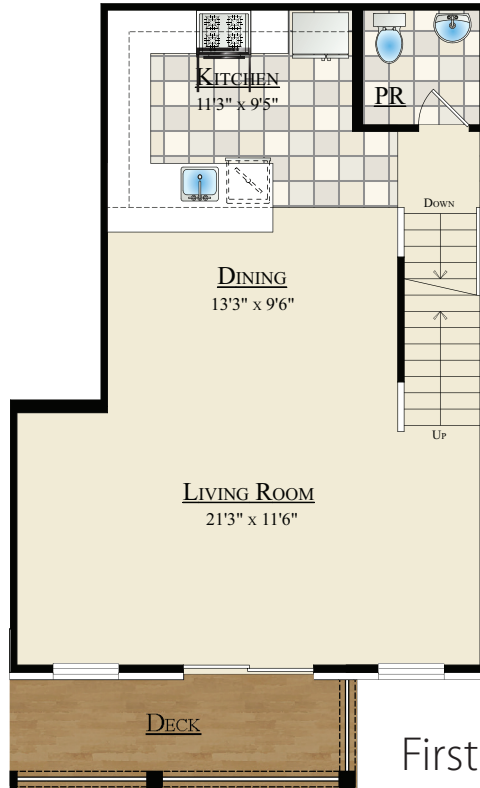

PENN SQUARE

by w.b. HOMES

AVERY

3 Bedrooms
2½ – 3½ Baths
1,796 – 1,898 Sq. Ft.

Entry Level
(NOT TO SCALE)

First Floor

Second Floor

Third Floor

Third Floor
WITH OPTIONAL BATHROOM

Details and dimensions shown are approximate and subject to change. Illustrations are artist's concepts and may vary in detail from actual plans and specifications according to how units are paired together. Home plan may vary slightly depending on homesite location. Please see Sales Consultant for details.