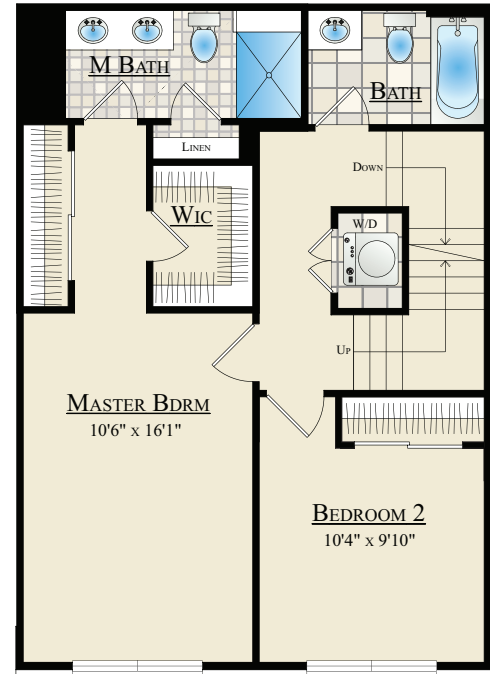

PENN SQUARE

by w.b. HOMES

AVERY

3 Bedrooms
2½ – 3½ Baths
1,796 – 1,898 Sq. Ft.

Entry Level
(NOT TO SCALE)

First Floor

Second Floor

Third Floor

Third Floor
WITH OPTIONAL BATHROOM

Details and dimensions shown are approximate and subject to change. Illustrations are artist's concepts and may vary in detail from actual plans and specifications according to how units are paired together. Home plan may vary slightly depending on homesite location. Please see Sales Consultant for details.